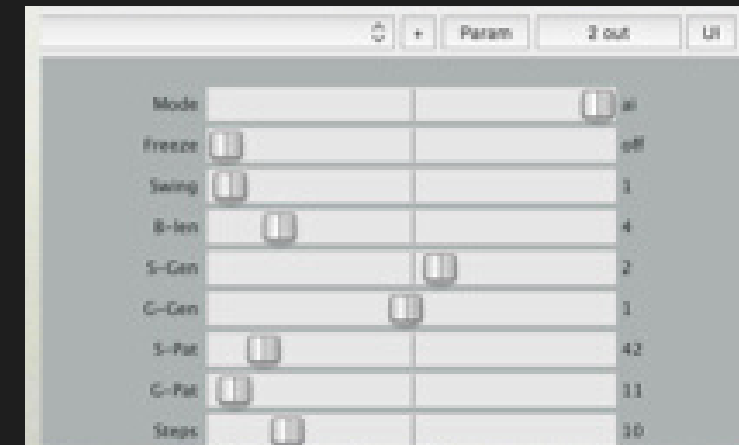

## Choose the Interpolation Genres

**S-GEN** - Start music genre selection.

**G-GEN** - Goal music genre selection.

1 - ELECTRO

2 - EDM

3 - TECHNO

Interface as it looks in Ableton Live

Interface as it looks in Reaper

## S-Pat / G-Pat

Choose the interpolation Start and Goal patterns